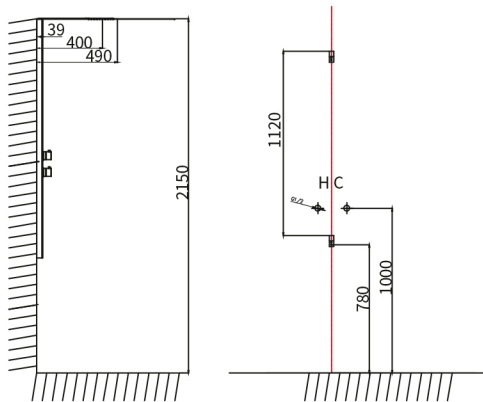

### Chart4

Drill the holes in the wall. Insert the wall plugs into the holes. Fix the two wall mounting brackets with self-tapping screws.

Vyvrtejte otvory do stěny a vložte do nich hmoždinky.

### Chart5

Tighten the screws into the wall for wall mounting brackets.

Pomocí šroubů uchyťte pevně 2 držáky panelu.

## 04/ DIMENSIONS

Unit:mm