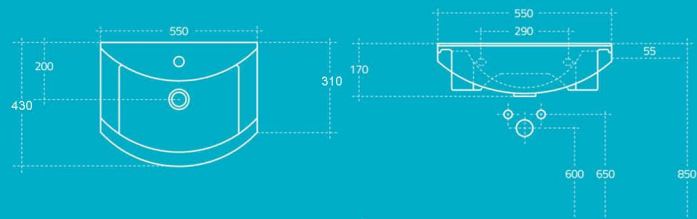

6055

55 cm ceramic wasbasin

0.045 m³

15,4± %5 kg

185 mm x 555 mm x 440 mm

16 piece for pallet

24 piece for pallet