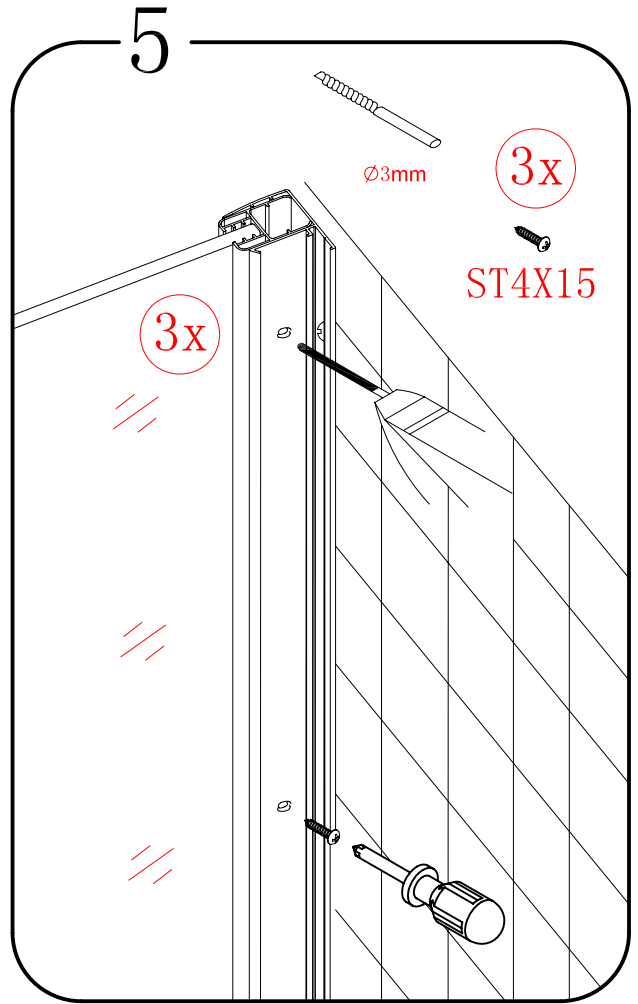

LEGRO

GL1190 GL1110
GL1111 GL1112

The logo for GELCO, featuring a stylized 'G' with an orange and blue square above it, followed by the word 'GELCO' in a bold, blue, sans-serif font.

GELCO s.r.o.
Makovského 1341
163 00 Praha 6
info@gelcocz.eu