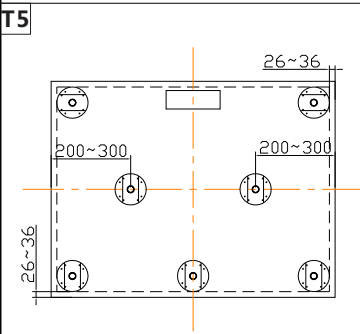

INSTALLATION

S+BQ2

applied sizes:
R77、R76、R88

applied sizes:
R99、R11

applied sizes:
R7080、R7090、R7010
R7680、R7690、R7610

applied sizes:
R8090, R8010, R9010

applied sizes:
R7011, R7611, R8011, R9011
R7012, R7612, R8012, R9012

applied sizes:
R7014, R7614, R8014, R9014
R7015, R7615, R8015, R9015
R7016, R7616, R8016, R9016
R7017, R7617, R8017, R9017

applied sizes:
H76, H7690, H7610
H88, H8090, H8010

applied sizes:
H99, H9010, H11

applied sizes:
H7612, H8012, H9012

T1

T1

T1

T1

T1

T1

T5