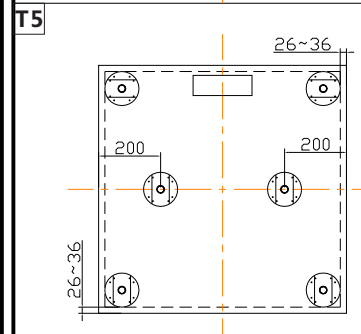

INSTALLATION

S+BQ2

applied sizes:
R77、R76、R88

applied sizes:
R99、R11

applied sizes:
R7080、R7090、R7010
R7680、R7690、R7610

applied sizes:
R8090, R8010, R9010

applied sizes:
R7011, R7611, R8011, R9011
R7012, R7612, R8012, R9012

applied sizes:
R7014, R7614, R8014, R9014
R7015, R7615, R8015, R9015
R7016, R7616, R8016, R9016
R7017, R7617, R8017, R9017

applied sizes:
H76, H7690, H7610
H88, H8090, H8010

applied sizes:
H99, H9010, H11

applied sizes:
H7612, H8012, H9012

T1

T1

T1

T1

T1

T1

T5