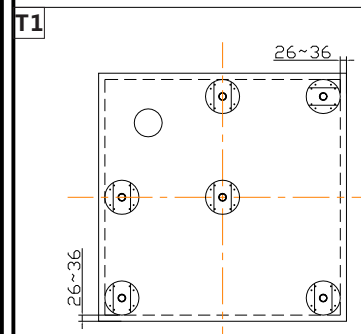

INSTALLATION

S+BQ2

applied sizes:
R77、R76、R88

applied sizes:
R99、R11

applied sizes:
R7080、R7090、R7010
R7680、R7690、R7610

applied sizes:
R8090, R8010, R9010

applied sizes:
R7011, R7611, R8011, R9011
R7012, R7612, R8012, R9012

applied sizes:
R7014, R7614, R8014, R9014
R7015, R7615, R8015, R9015
R7016, R7616, R8016, R9016
R7017, R7617, R8017, R9017

applied sizes:
H76, H7690, H7610
H88, H8090, H8010

applied sizes:
H99, H9010, H11

applied sizes:
H7612, H8012, H9012

T1

T1

T1

T1

T1

T1

T5