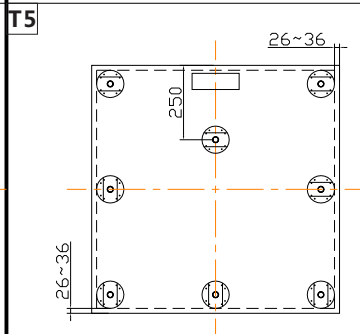

INSTALLATION

S+BQ2

applied sizes:
R77、R76、R88

applied sizes:
R99、R11

applied sizes:
R7080、R7090、R7010
R7680、R7690、R7610

applied sizes:
R8090, R8010, R9010

applied sizes:
R7011, R7611, R8011, R9011
R7012, R7612, R8012, R9012

applied sizes:
R7014, R7614, R8014, R9014
R7015, R7615, R8015, R9015
R7016, R7616, R8016, R9016
R7017, R7617, R8017, R9017

applied sizes:
H76, H7690, H7610
H88, H8090, H8010

applied sizes:
H99, H9010, H11

applied sizes:
H7612, H8012, H9012

T1

T1

T1

T1

T1

T1

T5