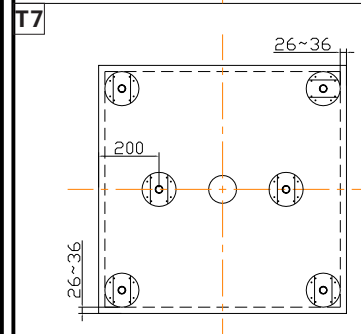

INSTALLATION

S+BQ2

applied sizes:
R77、R76、R88

applied sizes:
R99、R11

applied sizes:
R7080、R7090、R7010
R7680、R7690、R7610

applied sizes:
R8090, R8010, R9010

applied sizes:
R7011, R7611, R8011, R9011
R7012, R7612, R8012, R9012

applied sizes:
R7014, R7614, R8014, R9014
R7015, R7615, R8015, R9015
R7016, R7616, R8016, R9016
R7017, R7617, R8017, R9017

applied sizes:
H76, H7690, H7610
H88, H8090, H8010

applied sizes:
H99, H9010, H11

applied sizes:
H7612, H8012, H9012

T1

T1

T1

T1

T1

T1

T5