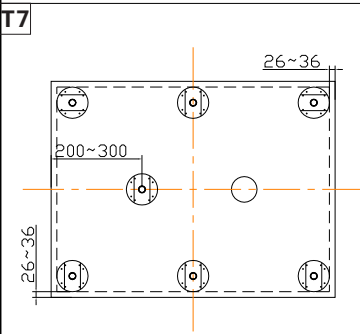

INSTALLATION

S+BQ2

applied sizes:
R77、R76、R88

applied sizes:
R99、R11

applied sizes:
R7080、R7090、R7010
R7680、R7690、R7610

applied sizes:
R8090, R8010, R9010

applied sizes:
R7011, R7611, R8011, R9011
R7012, R7612, R8012, R9012

applied sizes:
R7014, R7614, R8014, R9014
R7015, R7615, R8015, R9015
R7016, R7616, R8016, R9016
R7017, R7617, R8017, R9017

applied sizes:
H76, H7690, H7610
H88, H8090, H8010

applied sizes:
H99, H9010, H11

applied sizes:
H7612, H8012, H9012

T1

T1

T1

T1

T1

T1

T5